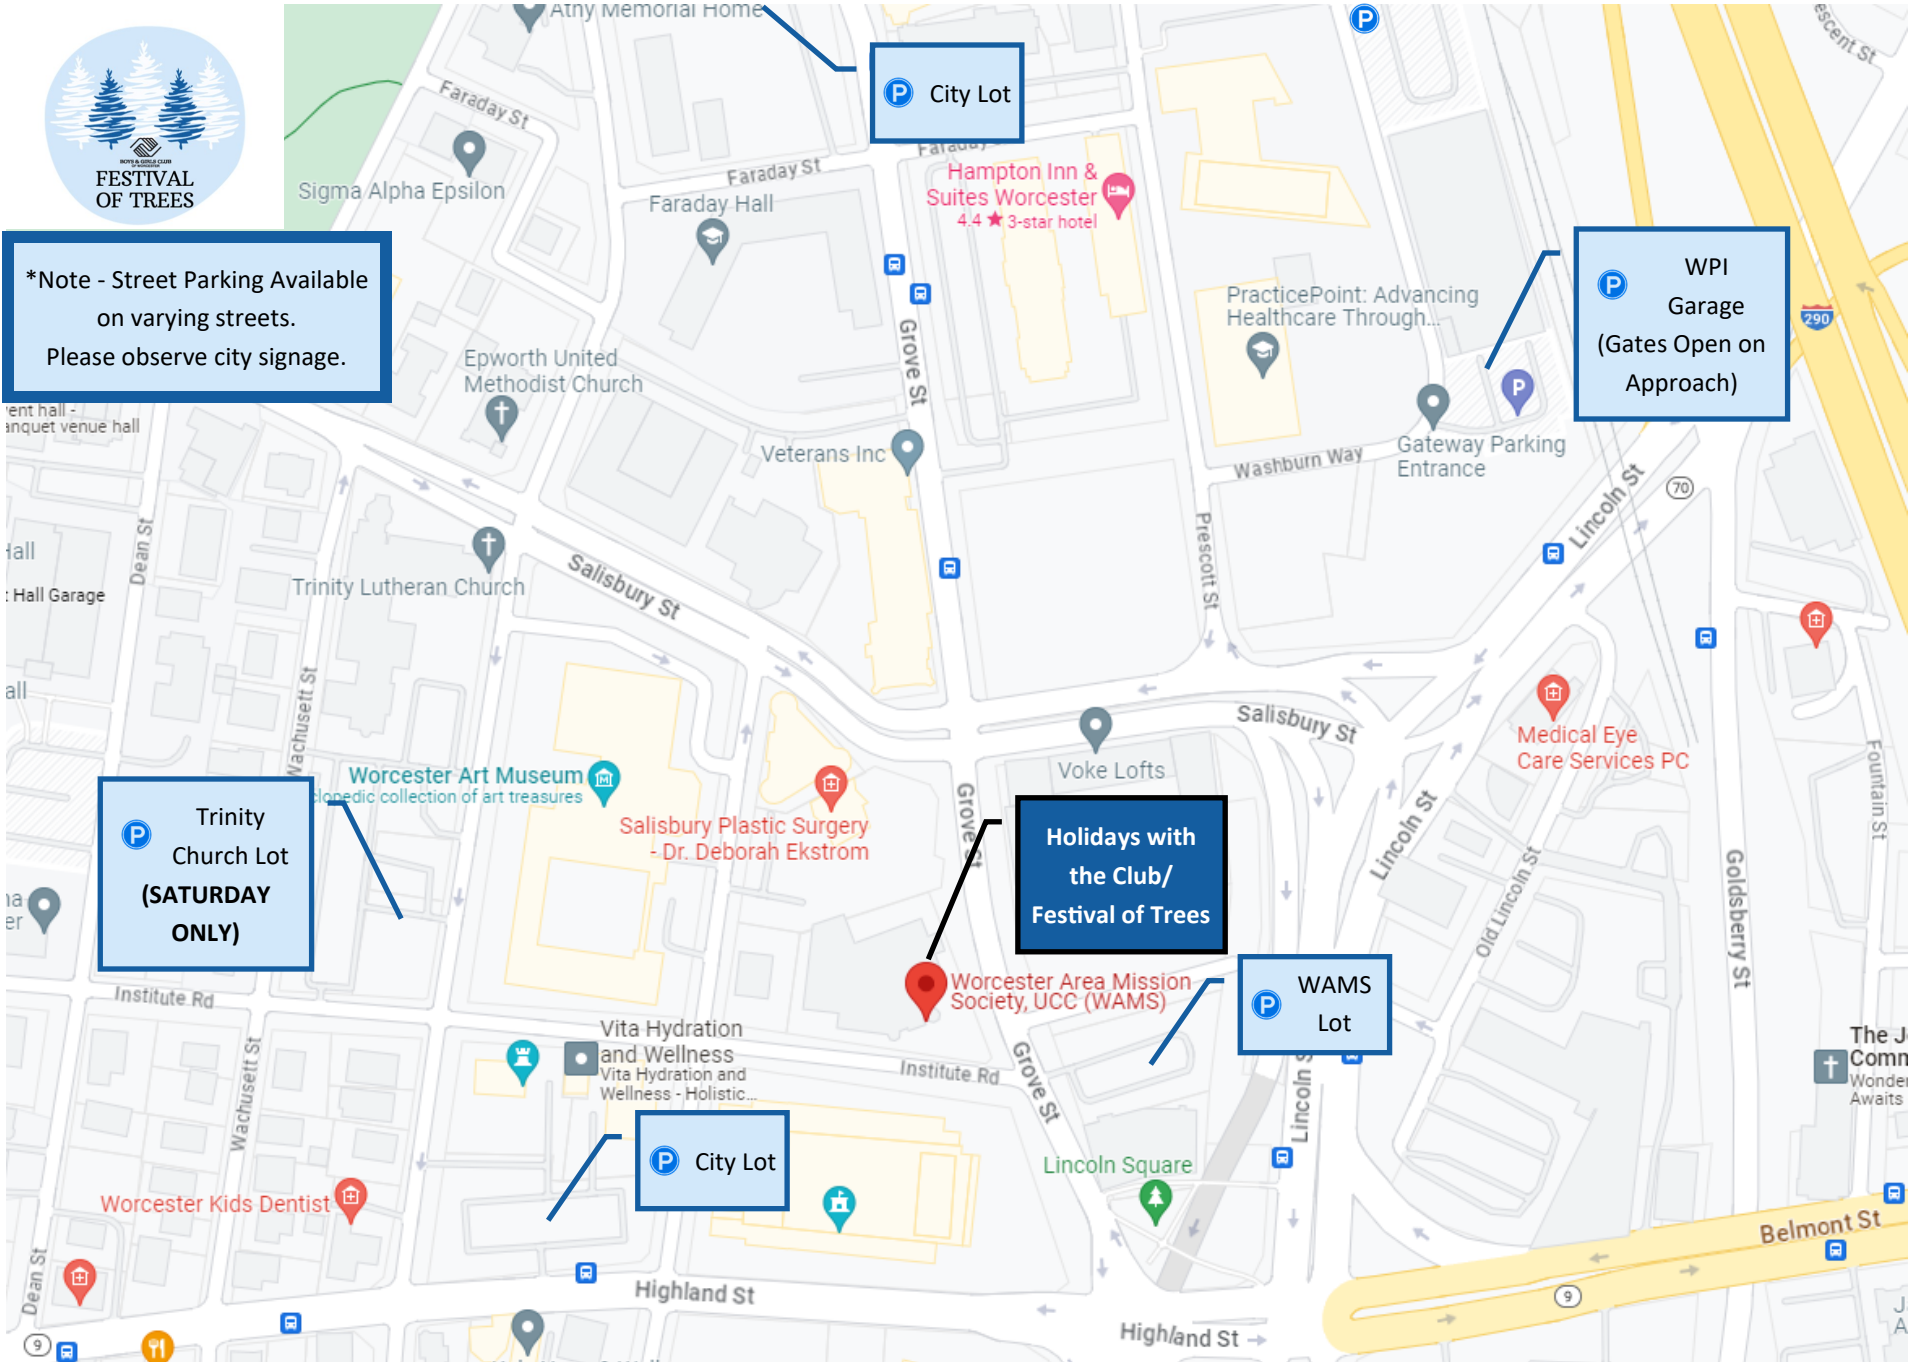

\*Note - Street Parking Available on varying streets. Please observe city signage.

Please note that the WPI Garage (Gateway Entrance) is only available Friday and Saturday.